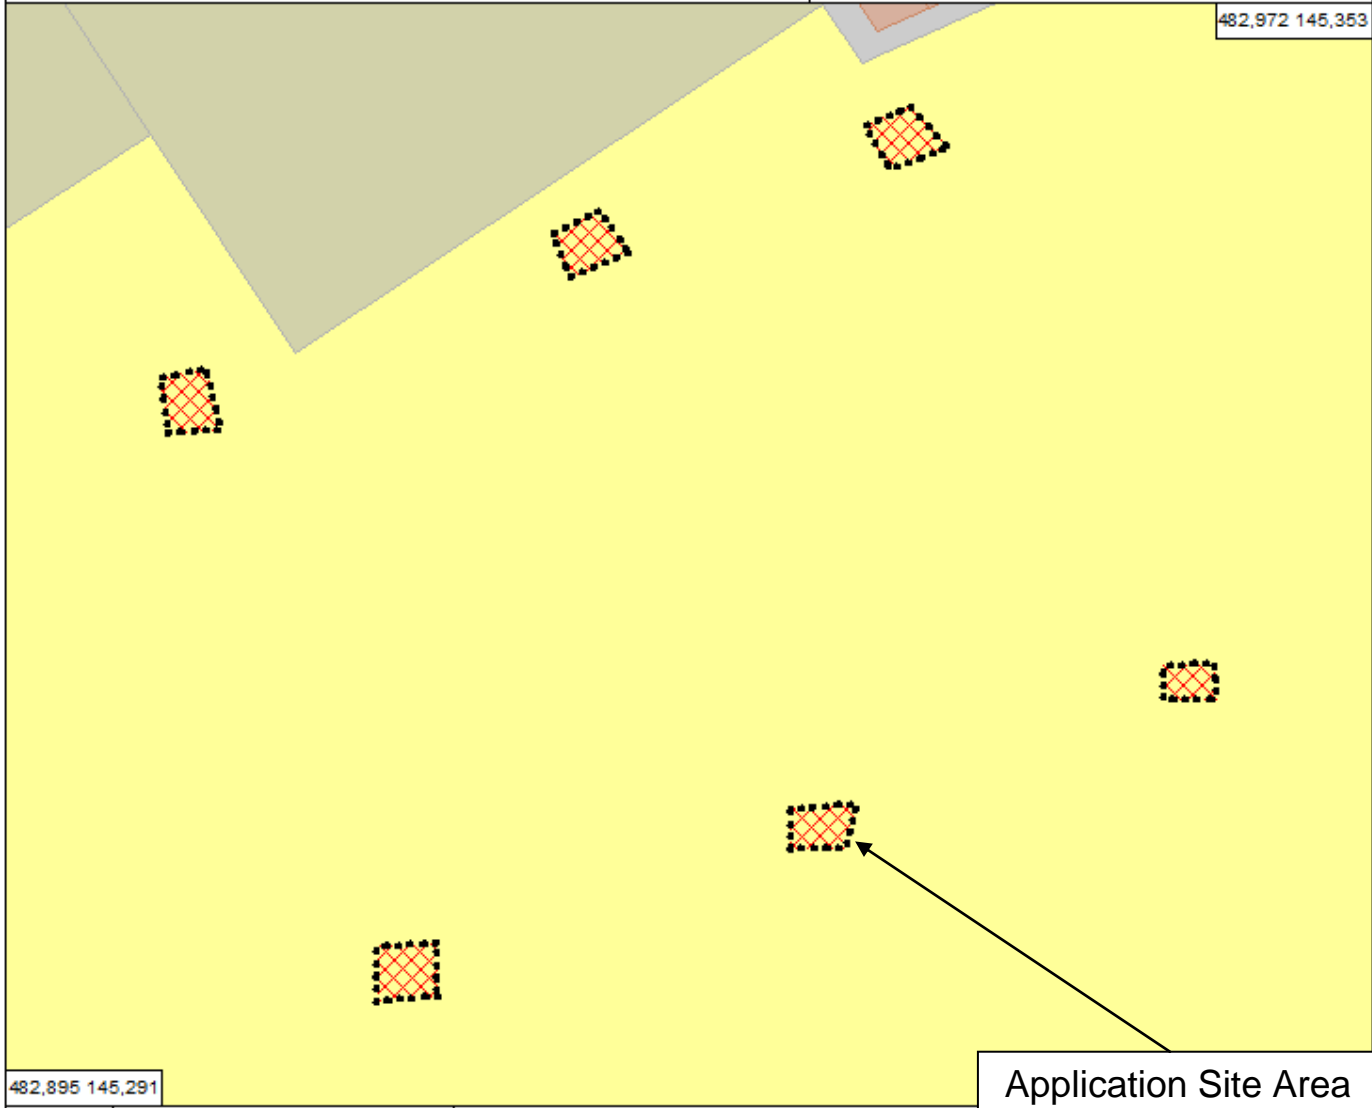

**Land at Weydon County Secondary School, Weydon Lane, Farnham, Surrey GU9 8UG**

Installation of 6no, 10m high floodlight columns to provide lighting of new dual use tennis courts/netball courts permitted under ref: WA/2014/1478 dated 24 October 2014 without compliance with Condition 3 to allow the extension of the hours of use of the lighting to 22:00 hours Mondays to Thursdays, 20:30 hours on Fridays and 18:00 hours on weekends and Bank and Public Holidays.

Application No(s): WA/2015/1614

Electoral Division(s): Farnham South

© Crown copyright. All rights reserved Surrey County Council, 100019613, 2016

This plan is for indicative purposes only

Ref No: SCC REF 2015/0173  
Date printed: 08/09/2016

Scale 1:400

This page is intentionally left blank